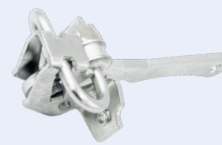

Bravo I ('95→'01)

New

134.874

Front Doors, Both Sides

OEM:
46782841

CHECK STRAP