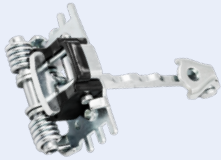

SWITCH

» MODEL WITH 2 CONTACTS

**Megane II ('02→'08)**

**185.509**

*Bonnet*

**OEM:**  
7700 426 417  
7700 413 530

**SWITCH**  
» MODEL WITH 2 CONTACTS

**Megane III ('09→'16)**