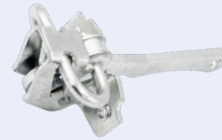

Linea ('07→)

New

134.875

Front Doors, Both Sides

OEM:  
51799767

**CHECK STRAP**

Marea ('96→'02)

New