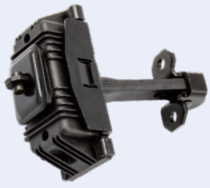

Vito (W639) ('03→'14)

New

132.166

Front Doors, Both Sides

OEM:
A639 720 02 16
A636 720 00 16
A447 720 75 00

CHECK STRAP