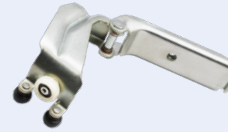

132.246

Sliding Door, Right, Upper

OEM:
A638 760 12 47

ROLLER GUIDE, SLIDING DOOR

New