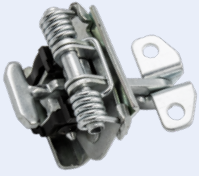

Berlingo (M49) (M59) ('96→'08)

131.883

Front Doors, Both Sides

OEM:
9181.64

CHECK STRAP

131.182