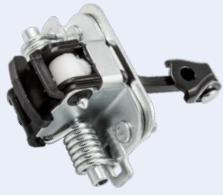

Partner (B9) ('08→'18)

131.884

OEM:
9181.P2

CHECK STRAP

131.187