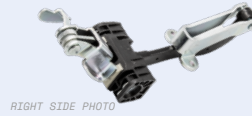

Swing Door,  
Left, Centre

OEM:  
1384814080  
1358222080

Swing Door,  
Right,  
Centre

OEM:  
1358221080  
1384813080

**CHECK STRAPS**

RIGHT SIDE PHOTO

**New**

**131.277**