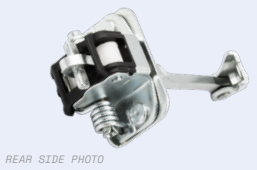

FRONT SIDE PHOTO

REAR SIDE PHOTO