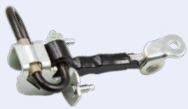

GT ('03→'10)

New

LEFT SIDE PHOTO

New