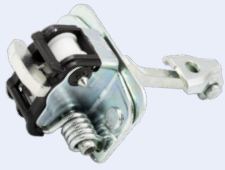

DS 3 ('15→'19)

131.081