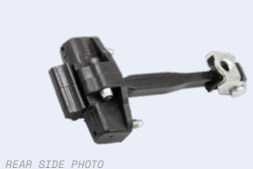

208 II ('19→)

131.121

Front Doors,
Both Sides

OEM:
9820810880

131.122

Rear Doors,
Both Sides

OEM:
9820816280

CHECK STRAPS