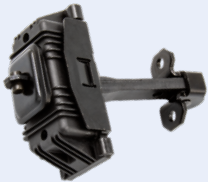

Class V (W447) ('14→)

New

132.166

Front Doors, Both Sides

OEM:
A639 720 02 16
A636 720 00 16
A447 720 75 00

CHECK STRAP

New

132.249