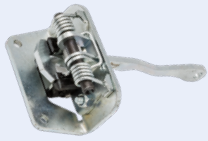

133.136

Rear Doors, Both Sides

OEM:  
8X4 839 249C  
8X4 839 249B

CHECK STRAP  
» SPORTBACK MODEL

A2 (8Z) ('00→'05)

FRONT SIDE PHOTO

New

REAR SIDE PHOTO