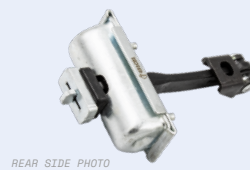

208 I ('13→'19)

131.116

Front Doors,
Both Sides

OEM:
9671891380

131.117

Rear Doors,
Both Sides

OEM:
9671891280

CHECK STRAPS