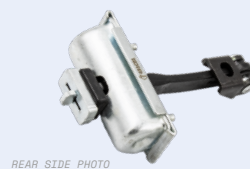

**CHECK STRAPS**

**208 I ('12→'19)**

**131.116**

Front Doors,  
Both Sides

OEM:  
9671891380

**131.117**

Rear Doors,  
Both Sides

OEM:  
9671891280