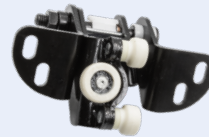

Sliding Door, Right, Upper

OEM:
7C0 843 436

ROLLER GUIDE, SLIDING DOOR

New

132.277