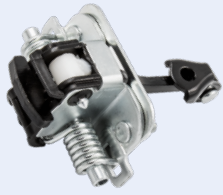

Berlingo (B9) ('08→'18)

131.884

OEM:
9181.P2

CHECK STRAP

131.187