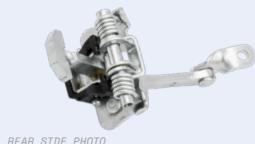

REAR SIDE PHOTO

New

135.217