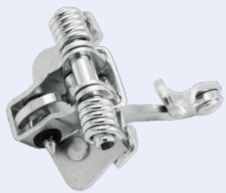

C3 I (FC, FN) ('01→'10)

131.881

Rear Doors, Both Sides

OEM:
9181.L9

CHECK STRAP