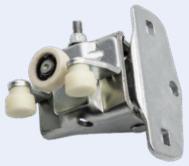

Sliding Door, Right, Centre

OEM:
5801522344

ROLLER GUIDE, SLIDING DOOR