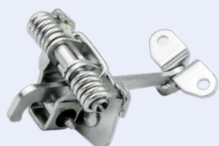

CHECK STRAP

**181.500**

Sliding Door, Right, Centre

OEM:  
6366.50

SWITCH

**Jumper ('94→'06)**

**New**

**134.870**