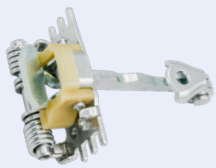

Vel Satis ('02→'09)

135.686

Front Doors, Both Sides

OEM:
8200 385 349
8200 000 721

CHECK STRAP

185.509