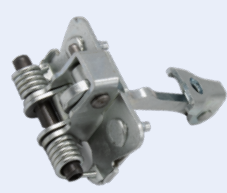

OEM:  
9181.L9

CHECK STRAP

C3 Pluriel (HB) ('03→'10)

131.105

Front Doors, Both Sides

OEM:  
9181.H3

CHECK STRAP

C3 II (A51) ('10→'16)