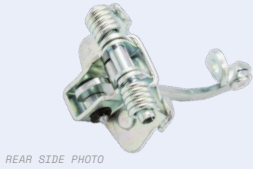

New

131.240

Front and Rear Doors, Both Sides

OEM:  
9181.46

CHECK STRAP

**206 ('98→'12)**

**131.399**

Front Doors,  
Both Sides