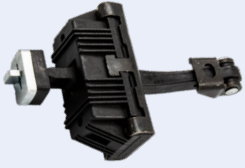

Front Doors,  
Both Sides

OEM:  
51 21 8 402 502

132.013

Rear Doors,  
Both Sides

OEM:  
51 22 8 402 561

CHECK STRAPS

**X5 (E70) ('06→'13)**

**132.006**