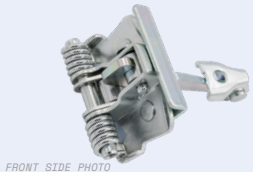

131.242

Rear Doors, Both Sides

OEM:  
9181.72

CHECK STRAP

307 (3A/C) ('00→'10)

131.876

Front Doors,  
Both Sides

OEM:  
9181.G7