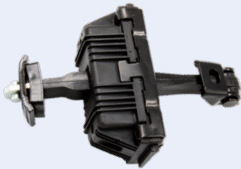

X1 (E84) ('08→'15)

New

132.199

Front Doors,
Both Sides

OEM:
51 21 2 990 613

CHECK STRAP