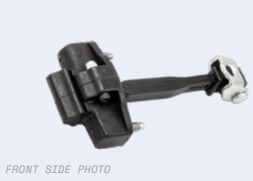

208 II ('19→)

131.121

Front Doors,
Both Sides

OEM:
9820810880

131.122

Rear Doors,
Both Sides

OEM:
9820816280

CHECK STRAPS