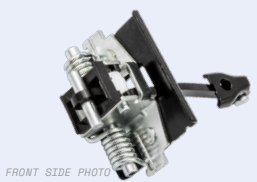

DS 4 (NX) ('15→'18)

131.089

131.090

Front Doors, Both Sides

OEM:
9181.R1

CHECK STRAPS

Rear Doors, Both Sides

OEM:
9181.R2