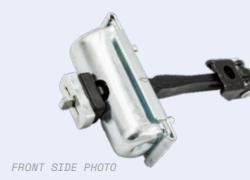

208 I ('13→'19)

131.116

Front Doors,
Both Sides

OEM:
9671891380

131.117

Rear Doors,
Both Sides

OEM:
9671891280

CHECK STRAPS