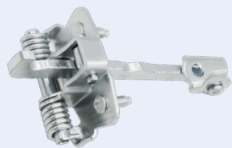

Vivaro A (X83) ('01→'14)

135.687

Front Doors, Both Sides

OEM:
44 08 993
91166561

CHECK STRAP

New

135.100