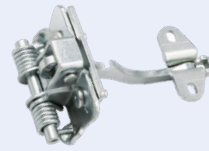

131.241

Front Doors, Both Sides

OEM:
9181.73

CHECK STRAP

- » MODEL BEFORE →02/05/1999
- » MODEL BEFORE →OPR 08210

New