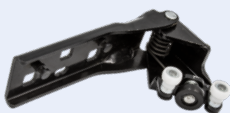

Sliding Door, Right, Centre

OEM:
7776 452 38R
7776 470 86R

ROLLER GUIDE, SLIDING DOOR