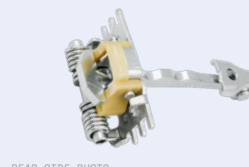

REAR SIDE PHOTO

Front Doors,
Both Sides

OEM:
8043 100 08R

Rear Doors,
Both Sides

OEM:
8243 100 05R
8243 095 33R
8243 044 02R

CHECK STRAPS