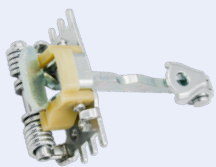

Twingo II ('07→'14)

135.686

Front Doors, Both Sides

OEM:
8200 385 349
8200 000 721

CHECK STRAP

185.509