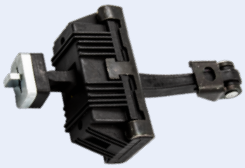

X6 (E71, E72) ('07→'14)

132.006

Front Doors, Both Sides

OEM:
51 21 7 141 024

CHECK STRAP