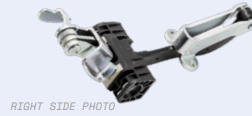

**131.076**

LEFT SIDE PHOTO

*Swing Door, Left, Centre*

**OEM:**  
8731.R1

**CHECK STRAPS**

*Swing Door, Right, Centre*

**OEM:**  
8731.R0

RIGHT SIDE PHOTO