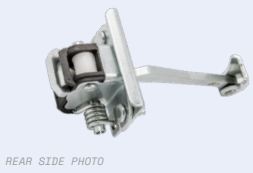

131.878

Front Doors,
Both Sides

OEM:
9181.N2

131.879

Rear Doors,
Both Sides

OEM:
9181.N3

CHECK STRAPS