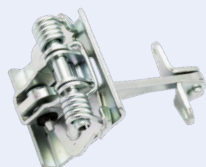

Ulysee ('02→'11)

131.112

Front Doors, Both Sides

OEM:
1484407080
1440205580

CHECK STRAP