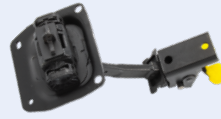

OEM:  
9808070580

CHECK STRAP

New

131.161

Swing Doors, Both Sides, Centre

OEM:  
9808831880

CHECK STRAP

New