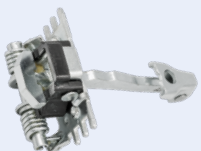

REAR SIDE PHOTO