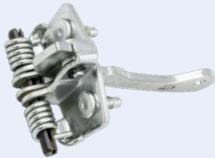

Super 5 ('84→'96)

135.006

Front and Rear Doors, Both Sides

OEM:
6006 003 653

CHECK STRAP