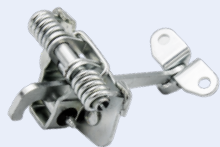

New

REAR SIDE PHOTO

Ulysse ('94→'02)

131.066

Front Doors, Both Sides

OEM:  
1462455080

CHECK STRAP

181.500