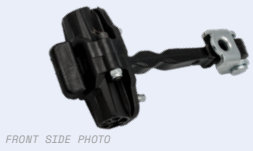

Clio IV ('12→'19)

135.692

135.693

135.086

Front Doors, Both Sides

Rear Doors, Both Sides

OEM:
8043 061 79R

OEM:
8243 070 49R

CHECK STRAPS