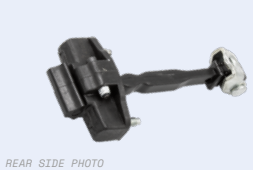

208 II ('19→)

131.119

Front Doors,
Both Sides

OEM:
9823211180

131.120

Rear Doors,
Both Sides

OEM:
9823210680

CHECK STRAPS