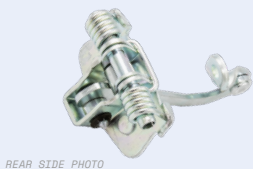

206+ ('09→'12)

131.399

Front Doors,
Both Sides

OEM:
9181.C8

131.118

Rear Doors,
Both Sides

OEM:
9181.C9

CHECK STRAPS