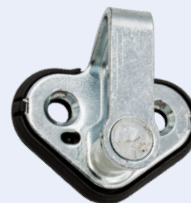

Front Doors, Both Sides

OEM:
80570-00QAB

STRIKER

New

135.221