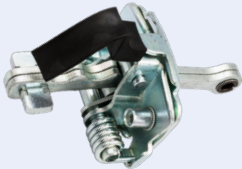

Arosa (6H) ('97→'04)

133.103

Front Doors, Both Sides

OEM:
6E0 837 249C

CHECK STRAP