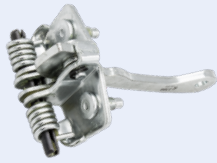

Express ('84→'00)

135.006

Front Doors, Both Sides

OEM:
6006 003 653

CHECK STRAP

131.632