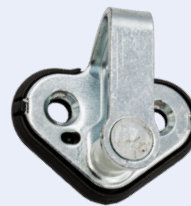

OEM:
7700 310 536

STRIKER

135.432

135.095