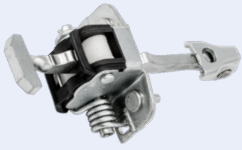

Signum ('03→'08)

138.652

Front Doors, Both Sides

OEM:
51 60 245
9229750

CHECK STRAP