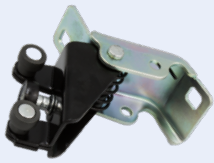

OEM:  
8200 029 302

SLIDING DOOR ROLLER BOLT

135.116

Sliding Door, Right, Centre

OEM:  
7700 308 222

ROLLER GUIDE, SLIDING DOOR

New

Sliding Door, Right, Lower