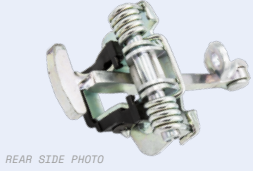

131.876

Front Doors,
Both Sides

OEM:
9181.G7

131.877

Rear Doors,
Both Sides

OEM:
9181.K0

CHECK STRAPS
» 4 AND 5-DOOR MODEL