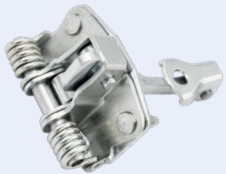

OEM:  
B0008-73280

CHECK STRAP  
» 3-DOOR MODEL

131.094

Rear Doors, Both Sides

OEM:  
B0008-73380

CHECK STRAP

C2 (JM) ('03→'11)

131.086