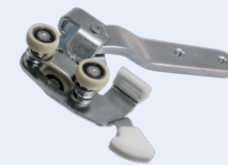

New

131.061

Sliding Door, Right, Lower

OEM:  
9033.C0  
9033.56  
1611340180

**ROLLER GUIDE, SLIDING DOOR**  
» MODEL FROM '94→'01

New

134.028

Sliding Door, Right, Lower