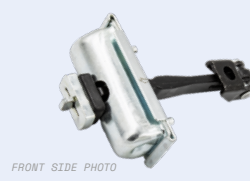

**CHECK STRAPS**

**208 I ('12→'19)**

**131.116**

Front Doors,  
Both Sides

OEM:  
9671891380

**131.117**

Rear Doors,  
Both Sides

OEM:  
9671891280