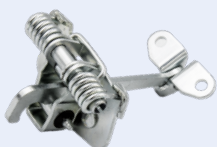

Ypsilon ('03→'11)

131.197

Boot / Tailgate

OEM:  
51793987

STRIKER

Zeta ('94→'02)

131.066

Front Doors, Both Sides