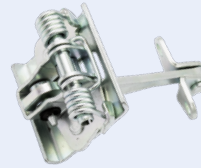

Phedra ('02→'11)