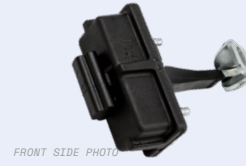

Grande Punto (199) ('05→'13)

New

134.875

Front Doors, Both Sides

OEM:
51818431

CHECK STRAP
» MODEL FROM '05→'09

134.833

134.832

Front Doors,
Both Sides

Rear Doors,
Both Sides

OEM:
51961550

OEM:
51961552

CHECK STRAPS
» MODEL FROM '09→'13

131.196

Front Doors, Both Sides

OEM:
51864555
55702061

STRIKER
» 3-DOOR MODEL

Linea ('07→)

New

134.875

Front Doors, Both Sides

OEM:
51799767

CHECK STRAP

Marea ('96→'02)

New

134.874

Front Doors, Both Sides

OEM:
46782841

CHECK STRAP

Multipla ('98→'10)

131.197

Boot / Tailgate

OEM:
51793987

STRIKER

Panda (169) ('03→'12)

134.828

134.878

Front Doors,
Both Sides

Rear Doors,
Both Sides

OEM:
51779914

OEM:
46826530

CHECK STRAPS