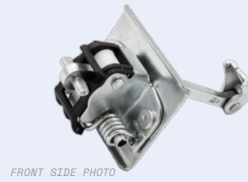

DS 5 ('11→'15)