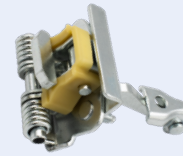

307 (3A/C) ('00→'10)

131.876

Front Doors,
Both Sides

OEM:
9181.G7

131.877

Rear Doors,
Both Sides

OEM:
9181.K0

CHECK STRAPS
» 4 AND 5-DOOR MODEL

New

131.135

Front Doors, Both Sides

OEM:
9181.G6

CHECK STRAP
» 3-DOOR MODEL

181.500

Interior

OEM:
6366.50

SWITCH

308 I (T7) ('07→'13)

131.878

Front Doors,
Both Sides

OEM:
9181.N2

131.879

Rear Doors,
Both Sides

OEM:
9181.N3

CHECK STRAPS

308 II (T9) ('13→'21)

131.110

Front Doors,
Both Sides

OEM:
9677466980

131.111

Rear Doors,
Both Sides

OEM:
9677467280

CHECK STRAPS

308 III (P5) ('21→)

New

131.248

Front Doors,
Both Sides

OEM:
9830837080

131.249

Rear Doors,
Both Sides

OEM:
9830834180

CHECK STRAPS

3008 I (T84E) ('08→'16)

131.108

Front Doors,
Both Sides

OEM:
9181.Q2

131.109

Rear Doors,
Both Sides

OEM:
9181.Q1

CHECK STRAPS