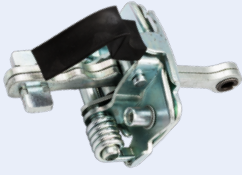

Lupo (6X) ('99→'05)

133.103

Front Doors, Both Sides

OEM:
6E0 837 249C

CHECK STRAP