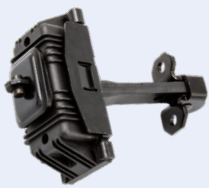

EQV (W447) ('20→)

New

132.166

Front Doors, Both Sides

OEM:
A639 720 02 16
A636 720 00 16
A447 720 75 00

CHECK STRAP

New