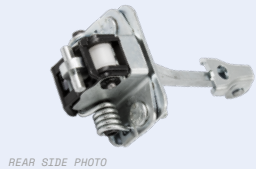

131.089

Front Doors,
Both Sides

131.090

Rear Doors,
Both Sides

OEM:
9181.R1

OEM:
9181.R2

CHECK STRAPS