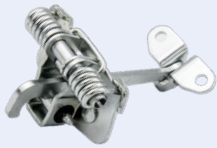

806 ('94→'02)

131.066

Front Doors, Both Sides

OEM:
9181.90

CHECK STRAP

181.500