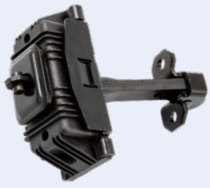

Viano (W639) ('03→'14)

New

132.166

Front Doors, Both Sides

OEM:
A639 720 02 16
A636 720 00 16
A447 720 75 00

CHECK STRAP