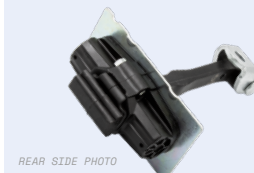

OEM:  
9677466980

131.111

Rear Doors,  
Both Sides

OEM:  
9677467280

CHECK STRAPS

308 III (P5) ('21→)

New

131.248