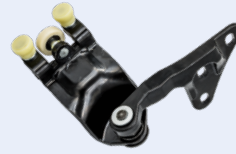

Swing Doors, Both Sides, Centre

OEM:  
2 311 702  
HK31-V44100-AA

CHECK STRAP

138.110

Sliding Door, Right, Upper

OEM:  
2 381 214  
1 830 349  
1 946 908

ROLLER GUIDE, SLIDING DOOR

New