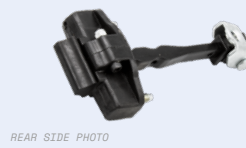

REAR SIDE PHOTO

500 (312) ('07→)

134.834

Front Doors, Both Sides

OEM:  
51782989

CHECK STRAP

500e (332) ('20→)

New