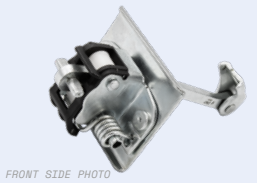

CHECK STRAPS

Rear Doors, Both Sides

OEM:  
9830834180

New

REAR SIDE PHOTO

DS 5 (KF) ('15→'18)

131.078

131.109