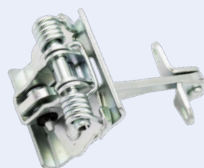

**CHECK STRAP**

**181.500**

Sliding Door, Right, Centre

OEM:  
6366.50

**SWITCH**

**807 ('02→'14)**

**131.112**

Front Doors, Both Sides