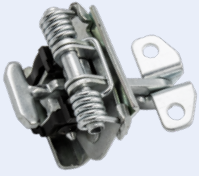

Partner (M49, M59) ('96→'08)

131.883

Front Doors, Both Sides

OEM:
9181.64

CHECK STRAP

131.182